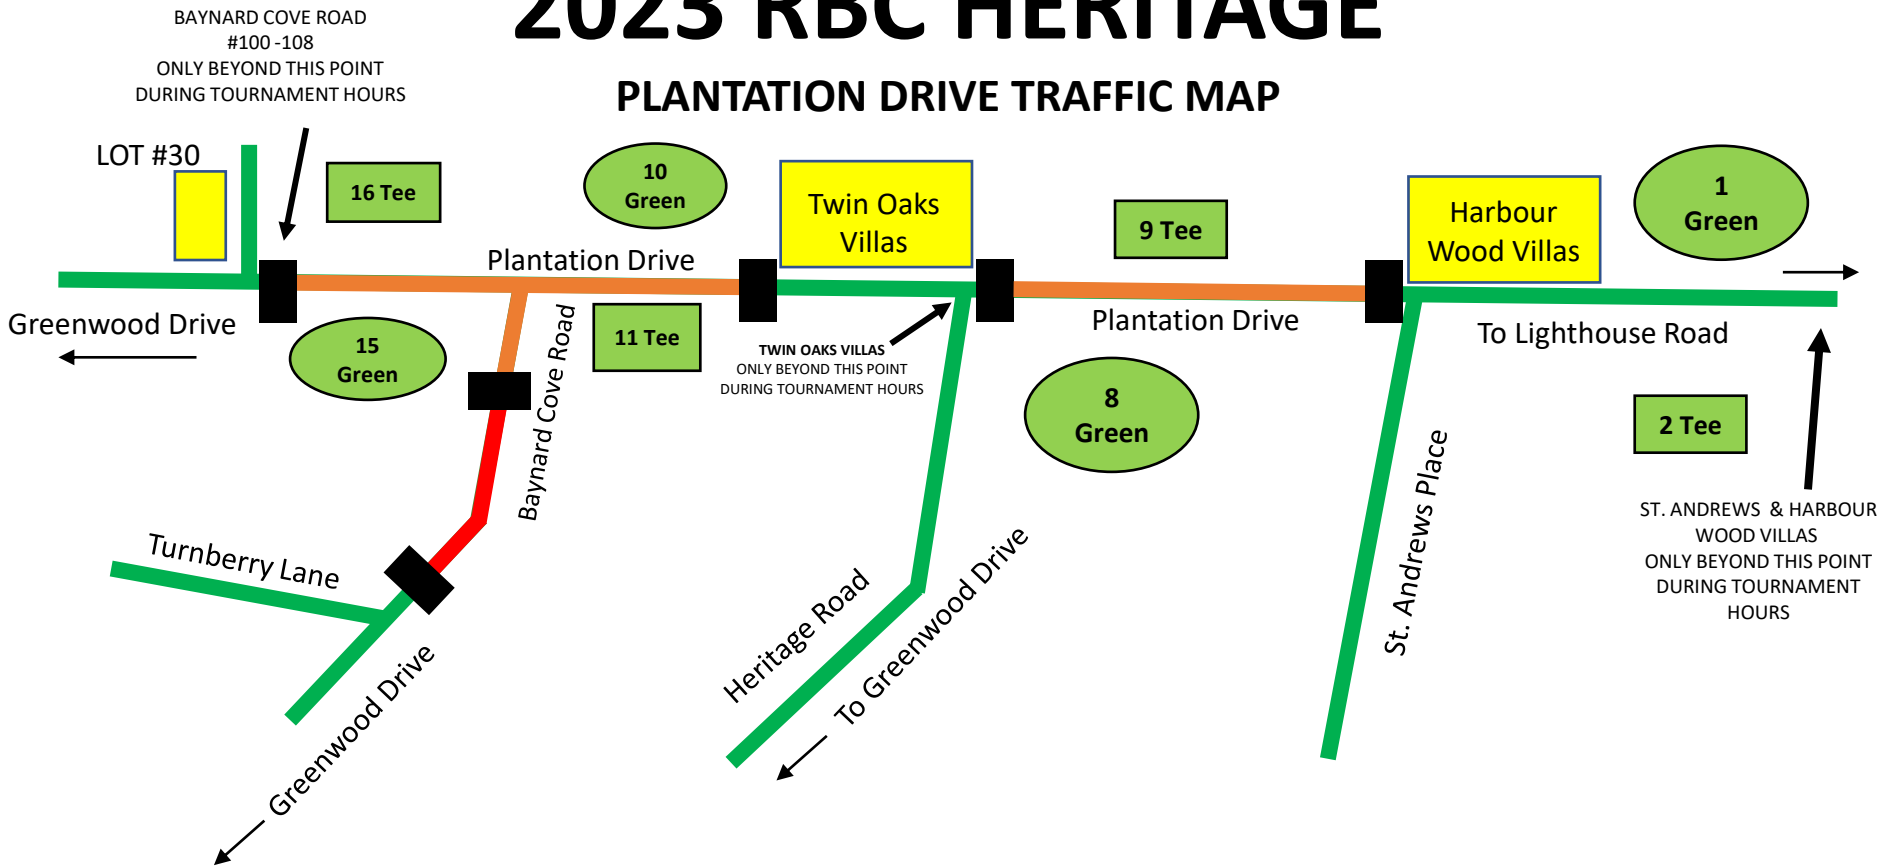

2023 RBC HERITAGE

PLANTATION DRIVE TRAFFIC MAP

AREAS COLORED ORANGE ARE DESIGNATED PEDESTRIAN SAFETY ZONES
NO VEHICLES - NO BICYCLES
DURING RBC HERITAGE TOURNAMENT WEEK
APRIL 10-16, 2023
DAILY: 7:00AM – END OF PLAY
PLEASE USE ALTERNATE ROUTES LOCATED ON THE BACK OF THIS MAP

AREA COLORED RED IS CLOSED
APRIL 5-18, 2023
NO VEHICLES - NO BICYCLES
NO PEDESTRIANS
PLEASE USE ALTERNATE ROUTES LOCATED ON THE BACK OF THIS MAP

2023 RBC HERITAGE

TOURNAMENT TRAFFIC MAP